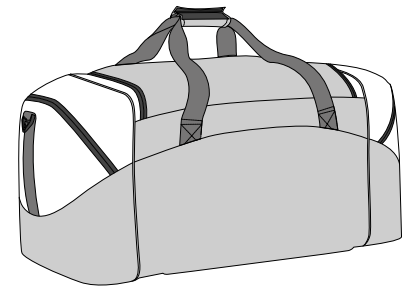

Color Block Sport Duffel

PORT & COMPANY®

Front

Back

Shoulder Strap

BG99

- * 100% polyester * 600 denier fabric * D-shaped zippered opening for main compartment
- * Padded handle * Adjustable shoulder strap * 2 front pockets * 2 large side pockets

Finished Measurements in Inches

Outside Dimensions	W 27.25" x H 13.5" x D 14.5"
Cubic Inches	5,372
Handle	L 29" x W 1.5"
Shoulder Strap	L 43"
Ideal areas for decoration	front zipper pocket, above front pocket